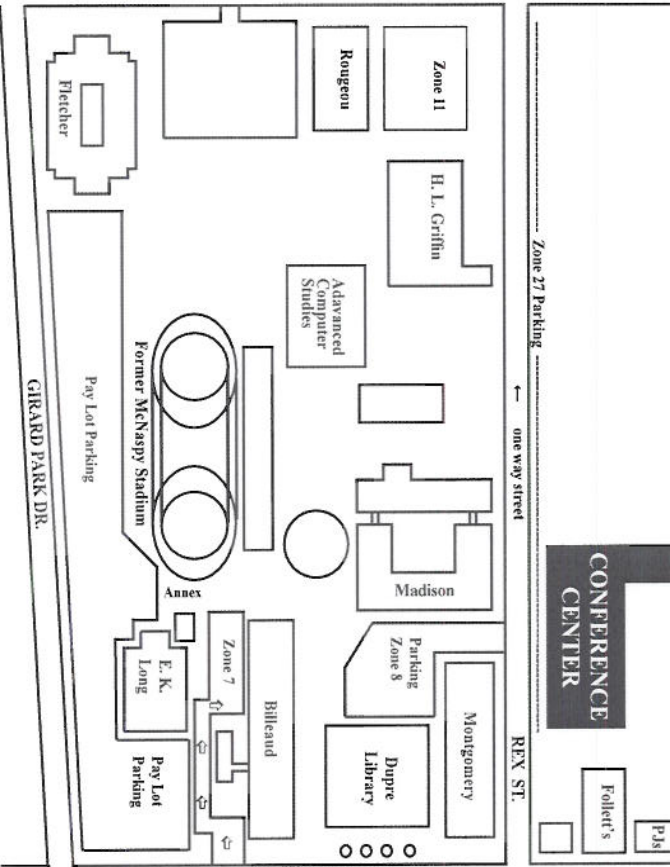

UL Lafayette Continuing Education

Campus Map

UNIVERSITY OF LOUISIANA
L a f a y e t t e

Continuing Education

UNIVERSITY AVE.