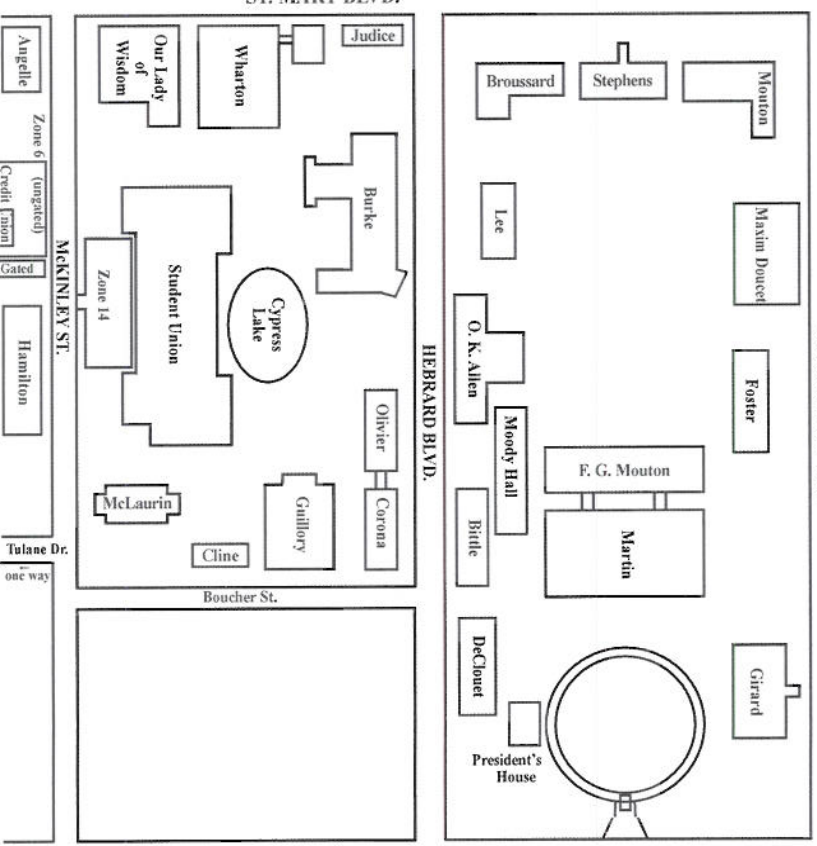

UL Lafayette Continuing Education

Campus Map

UNIVERSITY OF LOUISIANA
L a f a y e t t e

Continuing Education

UNIVERSITY AVE.